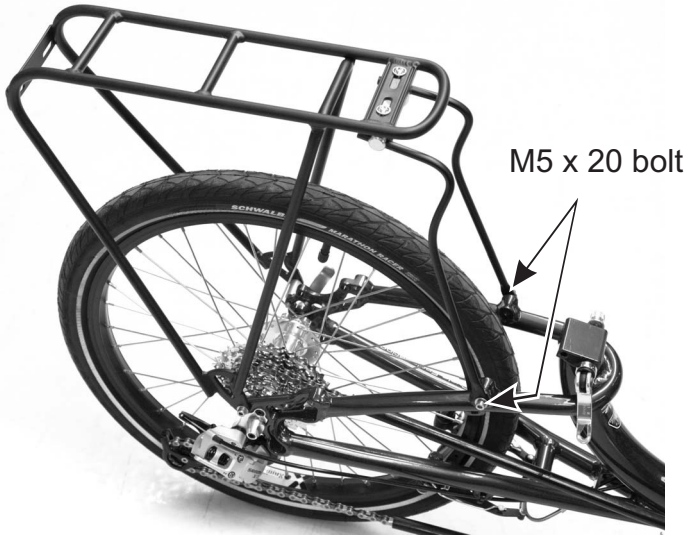

Position rack on trike as shown .

20"

26"

ICE (Inspired Cycle Engineering Ltd)
 Unit 9, Spencer Carter Works.
 Tregoniggle Ind Est.
 Falmouth
 Cornwall. TR11 4SN
 Tel: +44-1326-378848 Fax: +44-1326-379879