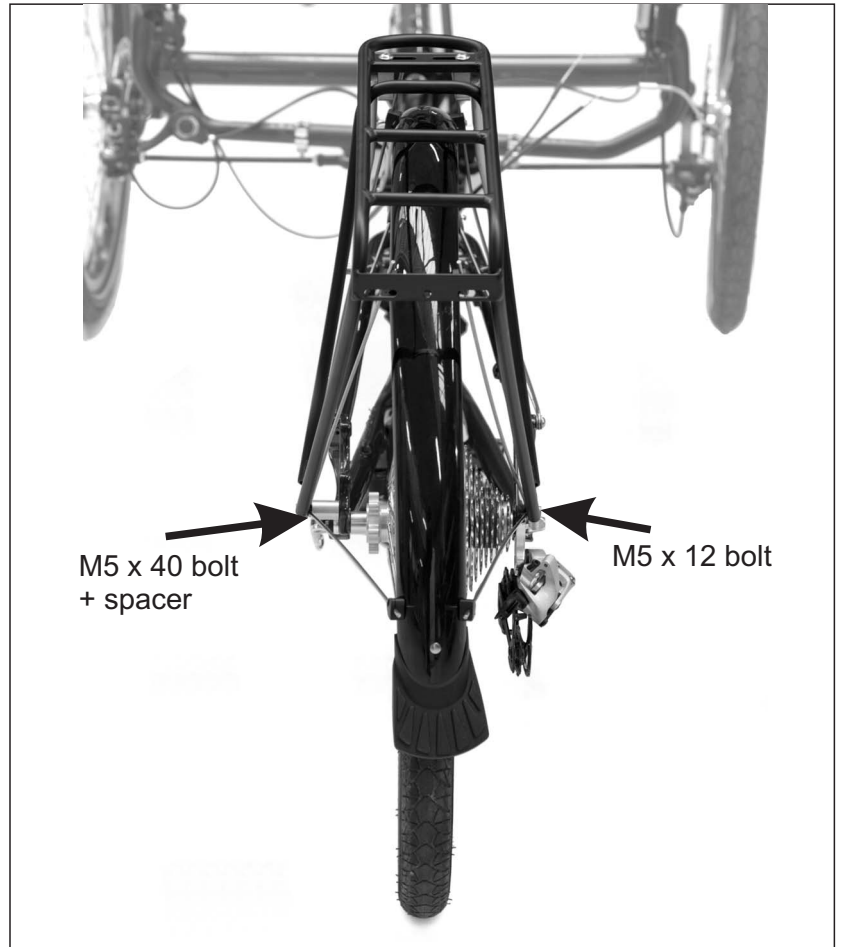

Position rack on trike as shown .

20"

26"

ICE (Inspired Cycle Engineering Ltd)
 Unit 9, Spencer Carter Works.
 Tregoniggle Ind Est.
 Falmouth
 Cornwall. TR11 4SN
 Tel: +44-1326-378848 Fax: +44-1326-379879