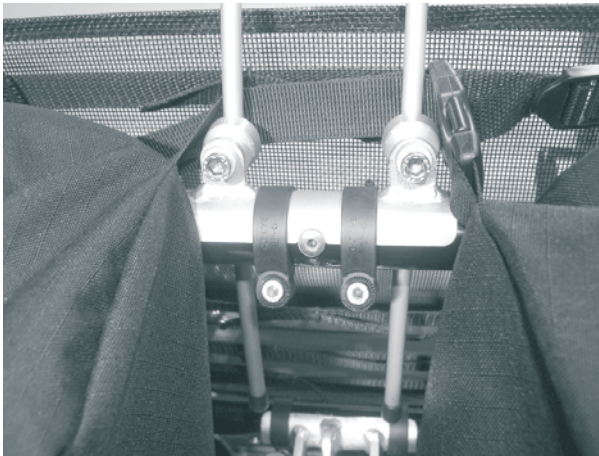

Radical Side Pod bags for trikes or bikes

Radical bags are extraordinarily simple to fit. The bags are simply held the right way up (so you can read the writing in the side), and they are draped over the seat. The top strap is either wrapped around the top seat tube if you don't have a neck rest fitted (photo left), or looped over the neck rest base if it is fitted (photo lower right). Gently pull the bags until they fit neatly around the seat.