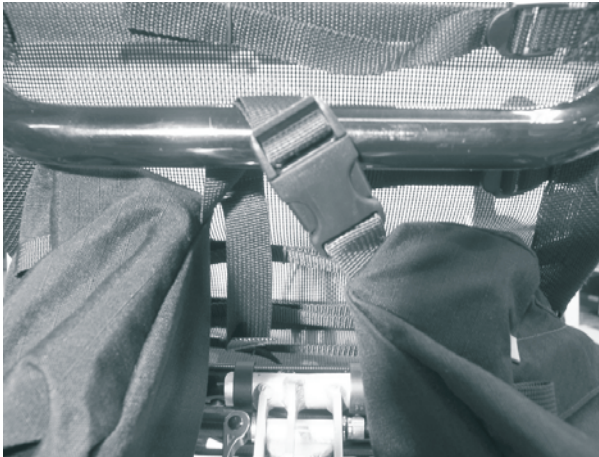

Radical Side Pod bags for trikes or bikes

Radical bags are extraordinarily simple to fit. The bags are simply held the right way up (so you can read the writing in the side), and they are draped over the seat. The top strap is either wrapped around the top seat tube if you don't have a neck rest fitted (photo left), or looped over the neck rest base if it is fitted (photo lower right). Gently pull the bags until they fit neatly around the seat.